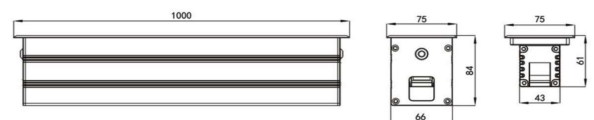

Remarks:-

Address: Plot #7 Saroorpur-Nangla Industrial Area,Ballabgarh-Sohna Road,Faridabad-121005
Email: info@sovitron.com